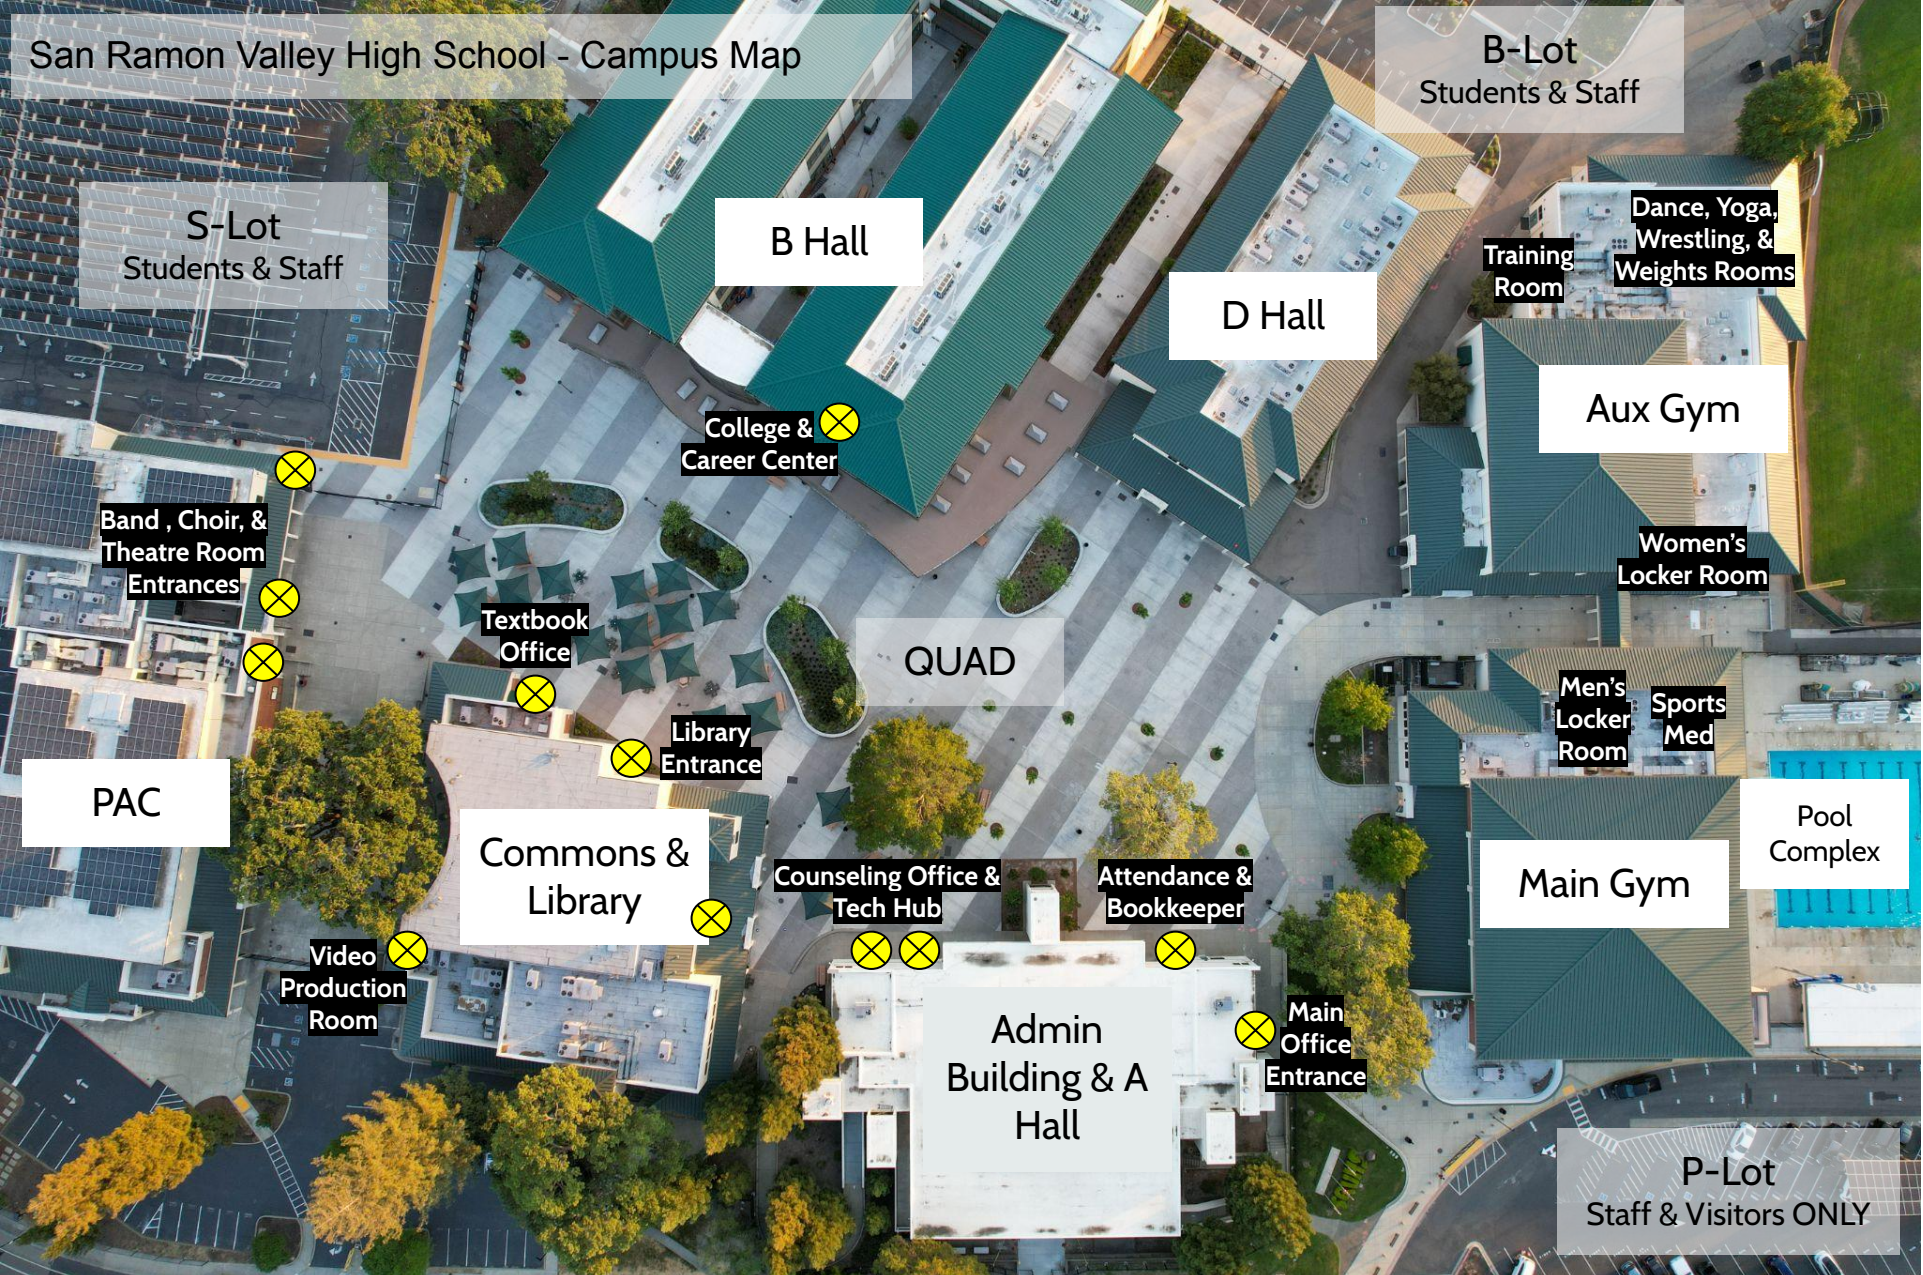

San Ramon Valley High School - Campus Map

B-Lot
Students & Staff

S-Lot
Students & Staff

B Hall

D Hall

Dance, Yoga,
Wrestling, &
Weights Rooms
Training
Room

Aux Gym

College &
Career Center

Women's
Locker Room

Band, Choir, &
Theatre Room
Entrances

Textbook
Office

QUAD

Library
Entrance

Men's
Locker
Room

Sports
Med

PAC

Commons &
Library

Counseling Office &
Tech Hub

Attendance &
Bookkeeper

Pool
Complex

Main Gym

Video
Production
Room

Admin
Building & A
Hall

Main
Office
Entrance

P-Lot
Staff & Visitors ONLY